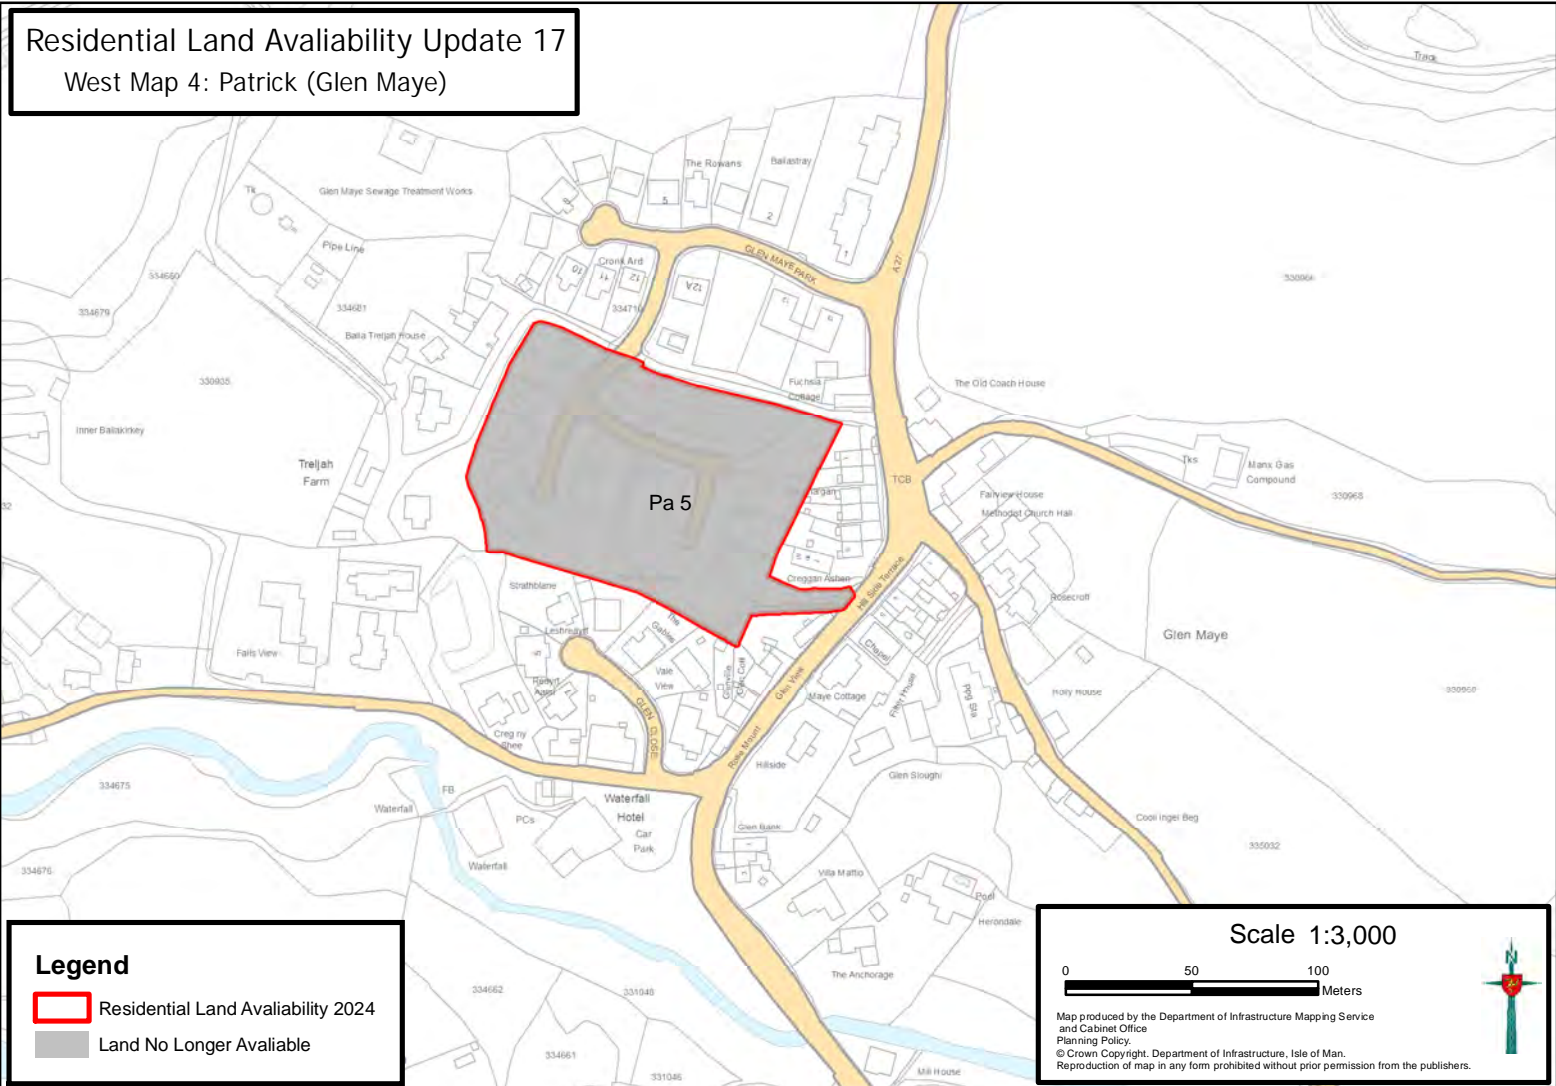

Residential Land Availability Update 17

West Map 3: Patrick (Foxdale)

Legend

-  Residential Land Availability 2024
-  Land No Longer Available

Scale 1:4,430

Map produced by the Department of Infrastructure Mapping Service and Cabinet Office Planning Policy.
© Crown Copyright, Department of Infrastructure, Isle of Man.
Reproduction of map in any form prohibited without prior permission from the publishers.

Residential Land Availability Update 17

West Map 4: Patrick (Glen Maye)

Legend

-  Residential Land Availability 2024
-  Land No Longer Available

Scale 1:3,000

Map produced by the Department of Infrastructure Mapping Service and Cabinet Office Planning Policy.
© Crown Copyright, Department of Infrastructure, Isle of Man.
Reproduction of map in any form prohibited without prior permission from the publishers.

Residential Land Availability Update 17

West Map 5: Peel

Legend

-  Residential Land Availability 2024
-  Land No Longer Available

Scale 1:11,000

Map produced by the Department of Infrastructure Mapping Service
and Cabinet Office
Planning Policy.
© Crown Copyright, Department of Infrastructure, Isle of Man.
Reproduction of map in any form prohibited without prior permission from the publishers.