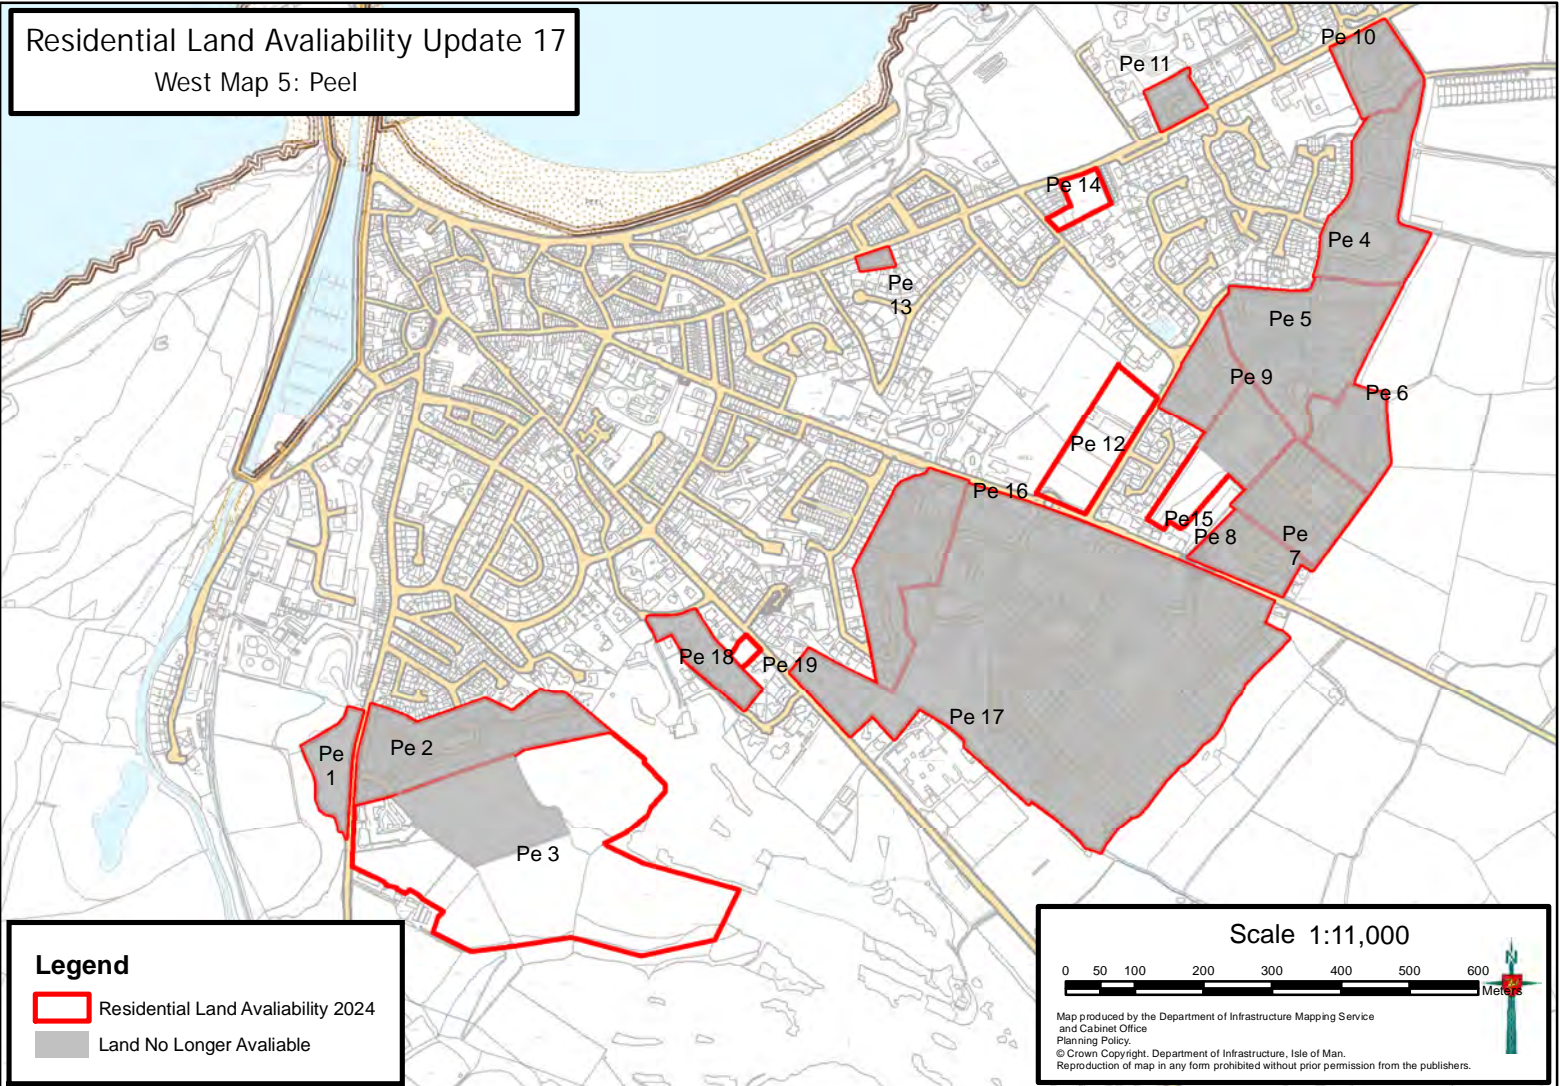

Residential Land Availability Update 17

West Map 5: Peel

Legend

- Residential Land Availability 2024
- Land No Longer Available

Scale 1:11,000