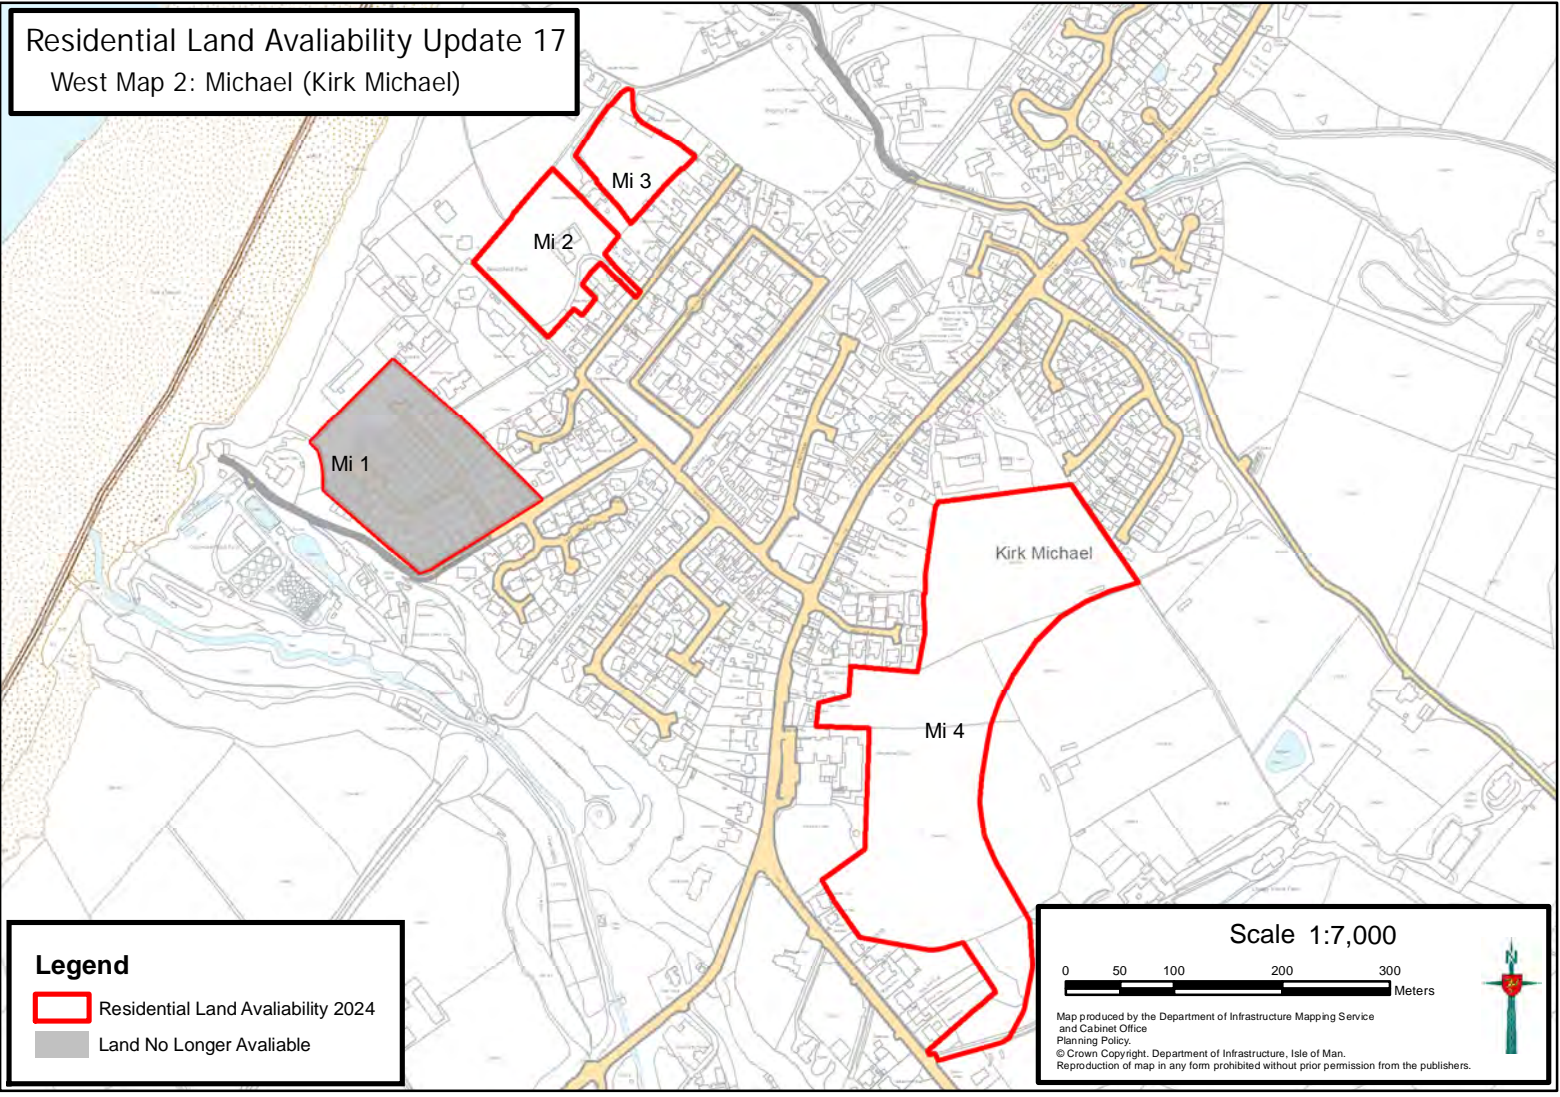

Residential Land Availability Update 17

West Map 1: German (St. John's)

Legend

-  Residential Land Availability 2024
-  Land No Longer Available

Scale 1:5,000

Map produced by the Department of Infrastructure Mapping Service and Cabinet Office Planning Policy.
© Crown Copyright, Department of Infrastructure, Isle of Man.
Reproduction of map in any form prohibited without prior permission from the publishers.

Residential Land Availability Update 17

West Map 2: Michael (Kirk Michael)

Legend

-  Residential Land Availability 2024
-  Land No Longer Available

Scale 1:7,000

Map produced by the Department of Infrastructure Mapping Service and Cabinet Office Planning Policy.
© Crown Copyright, Department of Infrastructure, Isle of Man.
Reproduction of map in any form prohibited without prior permission from the publishers.

Residential Land Availability Update 17

West Map 3: Patrick (Foxdale)

Legend

-  Residential Land Availability 2024
-  Land No Longer Available

Scale 1:4,430

Map produced by the Department of Infrastructure Mapping Service and Cabinet Office Planning Policy.
© Crown Copyright, Department of Infrastructure, Isle of Man.
Reproduction of map in any form prohibited without prior permission from the publishers.

Residential Land Availability Update 17

West Map 5: Peel

Legend

-  Residential Land Availability 2024
-  Land No Longer Available

Scale 1:11,000

Map produced by the Department of Infrastructure Mapping Service
and Cabinet Office
Planning Policy.
© Crown Copyright, Department of Infrastructure, Isle of Man.
Reproduction of map in any form prohibited without prior permission from the publishers.