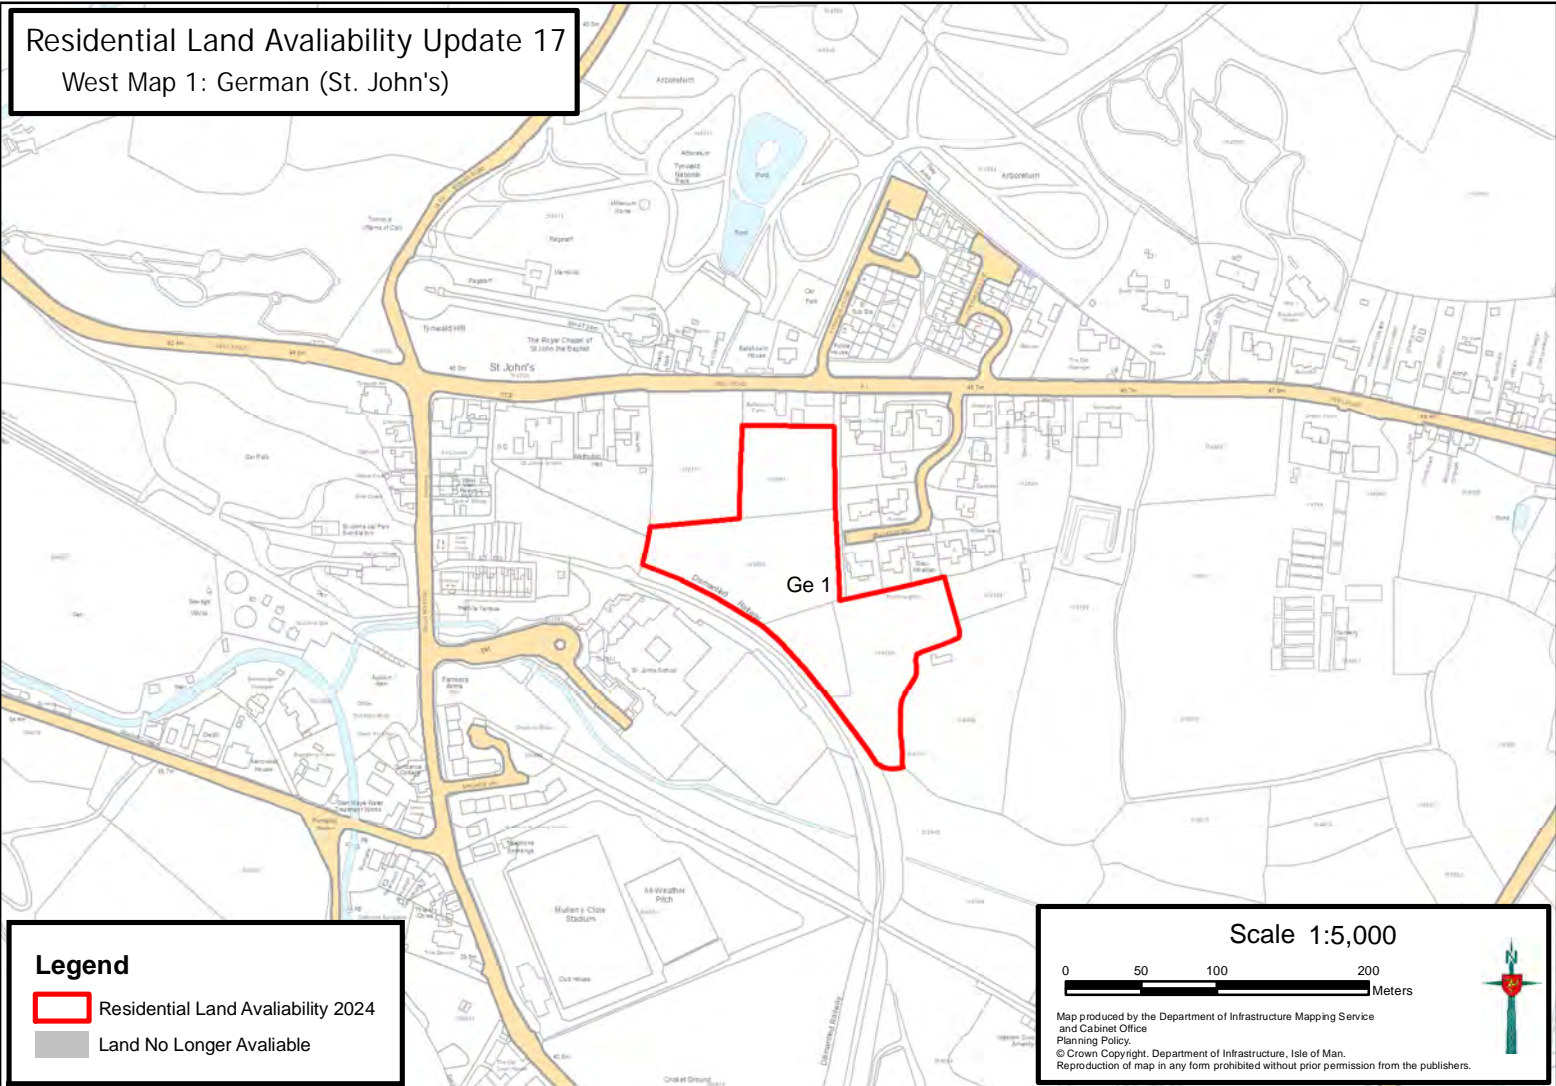

Residential Land Availability Update 17

West Map 1: German (St. John's)

Legend

-  Residential Land Availability 2024
-  Land No Longer Available

Scale 1:5,000

Map produced by the Department of Infrastructure Mapping Service and Cabinet Office Planning Policy.
© Crown Copyright, Department of Infrastructure, Isle of Man.
Reproduction of map in any form prohibited without prior permission from the publishers.

Residential Land Availability Update 17

West Map 2: Michael (Kirk Michael)

Legend

-  Residential Land Availability 2024
-  Land No Longer Available

Scale 1:7,000

Map produced by the Department of Infrastructure Mapping Service and Cabinet Office Planning Policy.
© Crown Copyright, Department of Infrastructure, Isle of Man.
Reproduction of map in any form prohibited without prior permission from the publishers.

Residential Land Availability Update 17

West Map 3: Patrick (Foxdale)

Legend

-  Residential Land Availability 2024
-  Land No Longer Available

Scale 1:4,430

Map produced by the Department of Infrastructure Mapping Service and Cabinet Office Planning Policy.
© Crown Copyright, Department of Infrastructure, Isle of Man.
Reproduction of map in any form prohibited without prior permission from the publishers.

Residential Land Availability Update 17

West Map 5: Peel

Legend

-  Residential Land Availability 2024
-  Land No Longer Available

Scale 1:11,000

Map produced by the Department of Infrastructure Mapping Service
and Cabinet Office
Planning Policy.
© Crown Copyright, Department of Infrastructure, Isle of Man.
Reproduction of map in any form prohibited without prior permission from the publishers.